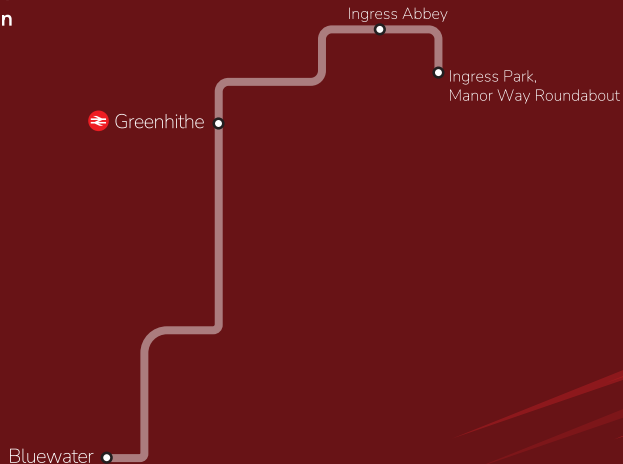

Fastrack F has been introduced due to the long term impact of the Galley Hill Road closure on Fastrack. Once a resolution is in place and a through route at Galley Hill reopens, Fastrack B is planned to be restored to Ingress Park.

ROUTE

BLUEWATER ► INGRESS PARK
INGRESS PARK ► BLUEWATER

fastrack
ELECTRIC

BLUEWATER ► INGRESS PARK VIA GREENHITHE STATION

ROUTE

Monday to Friday

Bluewater Bus Station	0455	0525	0540	0555	0610	0624		2100		2300	2330	0000	0030	0100
Greenhithe Station	0459	0529	0544	0559	0614	0629		2105		2305	2335	0005	0035	0105
Ingress Park, Ingress Abbey	0501	0531	0546	0601	0616	0631		2107		2307	2337	0007	0037	0107
Manor Way Roundabout	0504	0534	0549	0604	0619	0634		2110		2310	2340	0010	0040	0110

then every
12 mins until

then every
15 mins until

INGRESS PARK ► BLUEWATER VIA GREENHITHE STATION

THROUGH TICKETS WILL BE AVAILABLE BETWEEN ROUTE B AND F, WITH A CHANGE OF BUS AT BLUEWATER.

Monday to Friday

INGRESS PARK ► BLUEWATER VIA GREENHITHE STATION

Sunday

Manor Way Roundabout	0554 0609 0624 0636 0648	then every 12 mins until	2000 2012 2026	then every 15 mins until	2311 2341
Ingress Park, Ingress Abbey	0557 0612 0627 0639 0651		2003 2015 2029		2314 2344
Greenhithe Station	0559 0614 0629 0641 0653		2005 2017 2031		2316 2346
Bluewater Bus Station	0604 0619 0634 0646 0658		2010 2022 2036		2321 2351