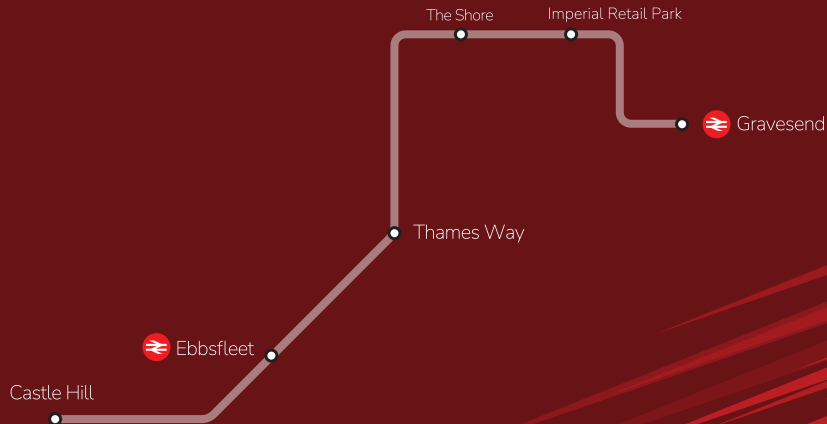

ROUTE

GRAVESEND ▶ CASTLE HILL
CASTLE HILL ▶ GRAVESEND

fastrack
ELECTRIC

GRAVESEND ▶ CASTLE HILL VIA EBBSFLEET INTERNATIONAL

Monday to Friday

Gravesend, Garrick Street	0605	0705	0735	then every 30 mins until	1705	1738	then every 30 mins until	1908	1935	2005	2035	2135	2235	2335	0005
Imperial Business & Retail Park	0608	0708	0738		1708	1741		1911	1938	2008	2038	2138	2238	2338	0008
Maclure Road	0611	0711	0741		1711	1744		1914	1941	2011	2041	2141	2241	2341	0011
Thames Way, Springhead Road	0615	0715	0745		1715	1748		1918	1945	2015	2045	2145	2245	2345	0015
Ebbsfleet International Station	0618	0718	0748		1718	1751		1921	1948	2018	2048	2148	2248	2348	0018
Castle Hill Terminus	0624	0724	0754		1724	1757		1927	1954	2024	2054	2154	2254	2354	0024

CASTLE HILL ▶ GRAVESEND VIA EBBSFLEET INTERNATIONAL

Monday to Friday

Castle Hill Terminus	0532	0632	then every 30 mins until	2002	2102	2202	2302
Ebbsfleet International Station	0539	0639		2009	2109	2209	2309
Thames Way Springhead Road	0542	0642		2012	2112	2212	2312
Rosherville Way, Crete Hall Road	0545	0645		2015	2115	2215	2315
Clifton Marine Parade	0548	0648		2018	2118	2218	2318
Gravesend, Garrick Street	0552	0652		2022	2122	2222	2322

CASTLE HILL ▶ GRAVESEND VIA EBBSFLEET INTERNATIONAL

Sunday

Castle Hill Terminus 0702 0802 0902 1002 1102 1202 1302 1402 1502 1602 1702 1802 1902 2002 2102 2202 2302

Ebbsfleet International Station 0709 0809 0909 1009 1109 1209 1309 1409 1509 1609 1709 1809 1909 2009 2109 2209 2309