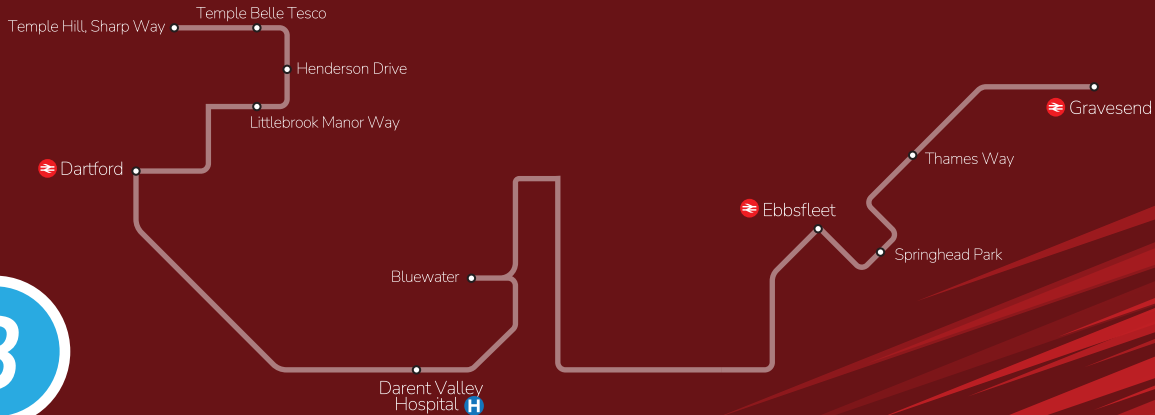

# ROUTE

GRAVESEND ▶ DARTFORD ▶ TEMPLE HILL  
TEMPLE HILL ▶ DARTFORD ▶ GRAVESEND

# GRAVESEND ▶ DARTFORD ▶ TEMPLE HILL VIA BLUEWATER & DARENT VALLEY HOSPITAL

ROUTE

B

# TEMPLE HILL ▶ DARTFORD ▶ GRAVESEND VIA DARENT VALLEY HOSPITAL & BLUEWATER

# GRAVESEND ▶ DARTFORD ▶ TEMPLE HILL VIA BLUEWATER & DARENT VALLEY HOSPITAL