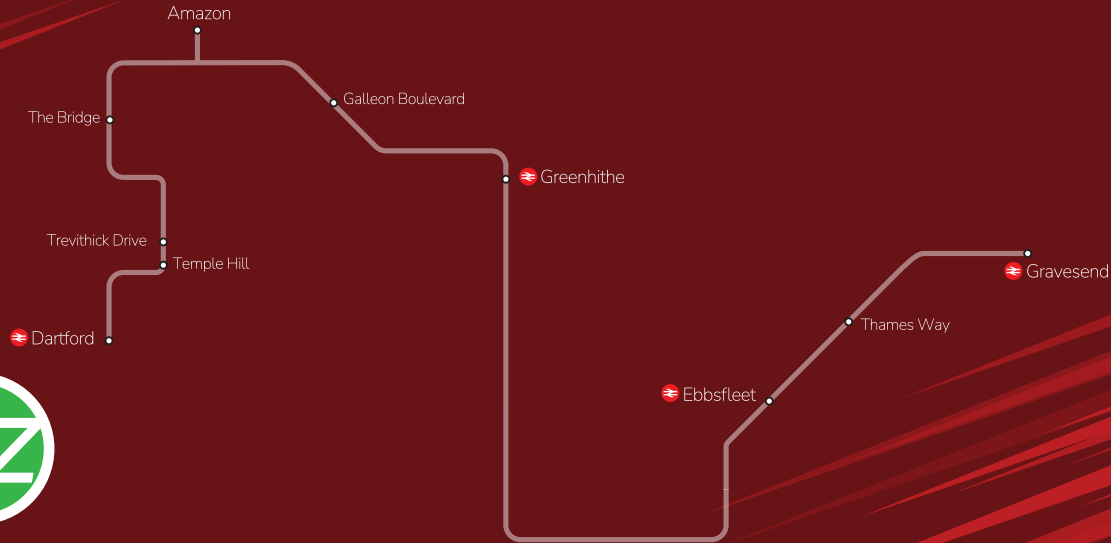

ROUTE

GRAVESEND ▶ AMAZON LCY3 ▶ DARTFORD
DARTFORD ▶ AMAZON LCY3 ▶ GRAVESEND

fastrack
ELECTRIC

DARTFORD ▶ AMAZON LCY3 ▶ GRAVESEND

Monday to Friday

Dartford, Acacia Hall*	0733	0858	1745	1859	1933					
Home Gardens for Dartford Station	0734	0859	1746	1900	1934					
The Bridge, Marsh Street	0744	0909	1756	1910	1944					
Rennie Drive	0748	0913	1800	1914	1948					
Amazon LCY3	0455	0610	0640	0750	0915	1802	1840	1916	1950	2010
Galleon Boulevard	0500	0615	0645	1845	2015					
Greenhithe Station	0505	0620	0650	1850	2019					
Ebbsfleet International Station	0517	0632	0702	1902	2031					
Thames Way Springhead Road	0520	0635	0705	1905	2034					
Gravesend, Garrick Street	0525	0640	0712	1912	2041					

ROUTE

**SCAN HERE TO
KEEP UP WITH OUR
LATEST NEWS**

*Buses on routes A and AZ will be extended to Acacia Hall Fastrack Hub when the terminus is complete. Until then buses will continue to run to and from Home Gardens