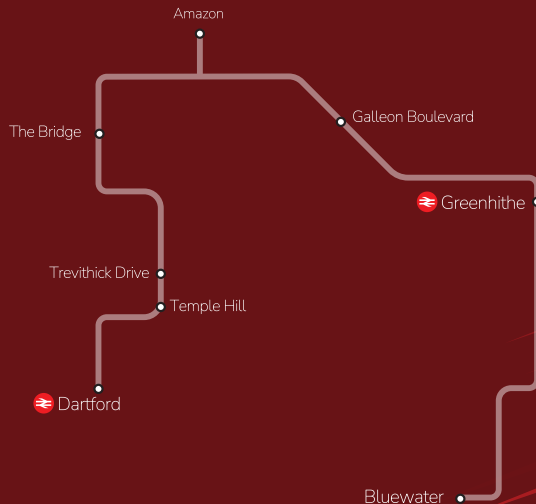

TIMETABLES

ROUTE

DARTFORD ► BLUEWATER
BLUEWATER ► DARTFORD

fastrack
ELECTRIC

DARTFORD ► BLUEWATER VIA GREENHITHE & THE BRIDGE

ROUTE

Monday to Friday

Dartford Acacia Hall*	0430	0500	0528	0558	then every 15 mins until	0658	0712	then every 15 mins until	1857	1913	then every 15 mins until	1958	2014	then every 15 mins until	2244	2259	2314	2330	0000	then every 30 mins until	0400
Home Gardens for Dartford Station	0431	0501	0529	0559		0659	0714		1859	1914		1959	2015		2245	2300	2315	2331	0001		0401
The Bridge, Marsh Street	0438	0508	0538	0609		0709	0724		1909	1924		2009	2024		2254	2309	2324	2338	0008		0408
Amazon LCY3	0443	0513	0544	0615		0715	0730		1915	1930		2015	2030		2300	2315	2330	2343	0013		0413
Galleon Boulevard	0447	0517	0548	0619		0719	0734		1919	1934		2019	2034		2304	2319	2334	2347	0017		0417
Greenhithe Station	0451	0521	0553	0624		0724	0739		1924	1939		2024	2039		2309	2324	2339	2351	0021		0421
Bluewater Bus Station	0455	0525	0558	0629		0729	0744		1929	1944		2029	2044		2314	2328	2343	2355	0025		0425

***Buses on routes A and AZ will be extended to Acacia Hall Fastrack Hub when the terminus is complete, until then buses will continue to run to and from Home Gardens**

DARTFORD ► BLUEWATER VIA GREENHITHE & THE BRIDGE