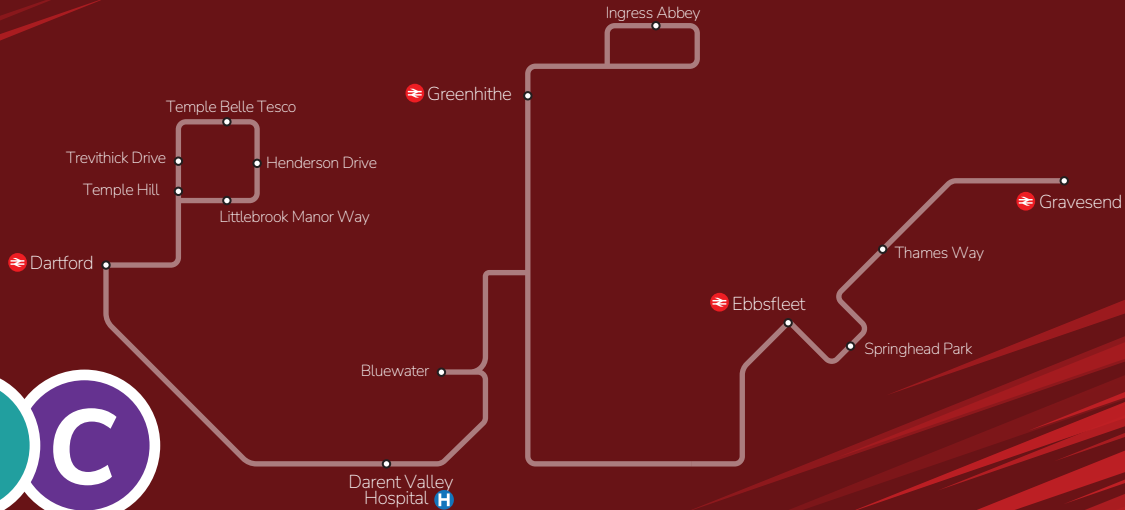

ROUTE

GRAVESEND ▶ DARTFORD ▶ TEMPLE HILL
TEMPLE HILL ▶ DARTFORD ▶ GRAVESEND